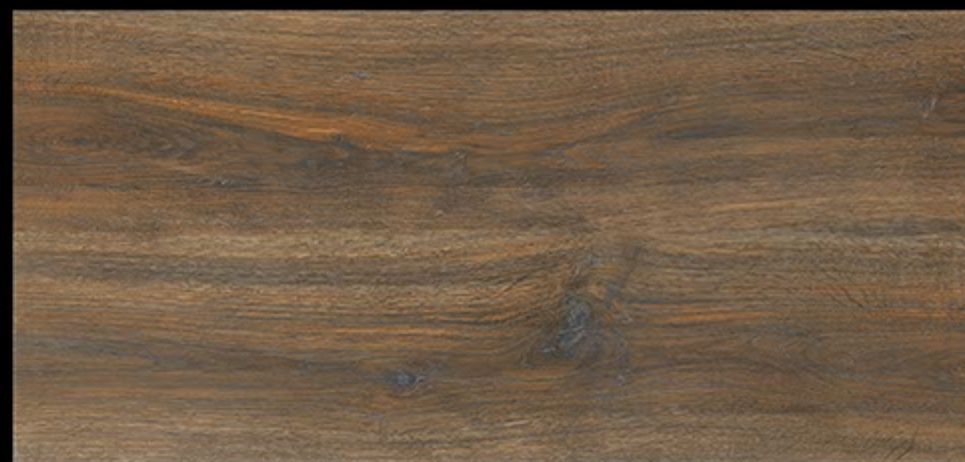

CONOR
G R A N I T O

1200 x 600 mm

WOOD SERIES

**SUGAR FINISH
METALLIC SERIES**

STONE & RUSTIC

ROTO / MICA SERIES

Coral
Group of Company

ARTICO CHOCO
1200x600mm

ARTICO OAK
1200x600mm

DACOTA NOGAL
1200x600mm

Glaze Vitrified Tile

DACOTA PINE
1200x600mm

Glaze Vitrified Tile

FRENCH WOOD BROWN
1200 x 600 mm

Glaze Vitrified Tile

FRENCH WOOD NATURAL
1200 x 600 mm