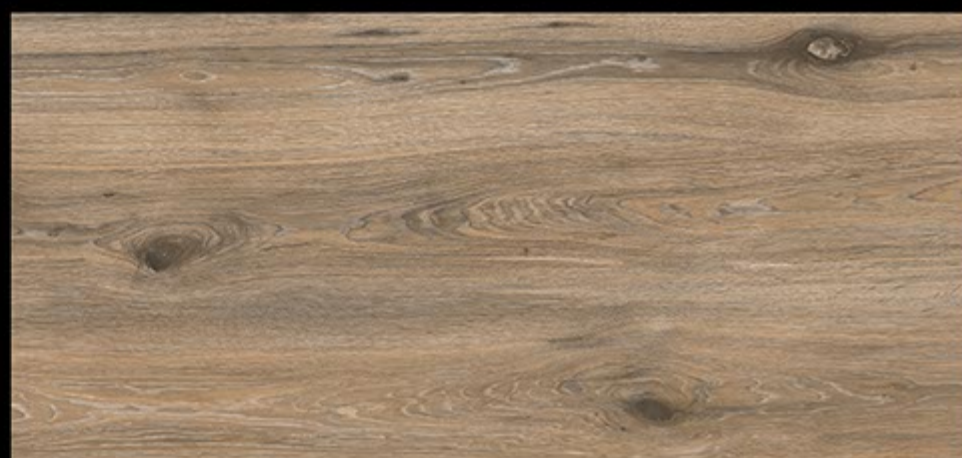

Glaze Vitrified Tile

MAGNOLIA BEIGE
1200x600mm

MAGNOLIA MOKA
1200x600mm

MAGNOLIA NATURAL
1200x600mm

REAL WOOD BEIGE
1200x600mm

SONAR BROWN

SONAR BROWN ART

Glaze Vitrified Tile