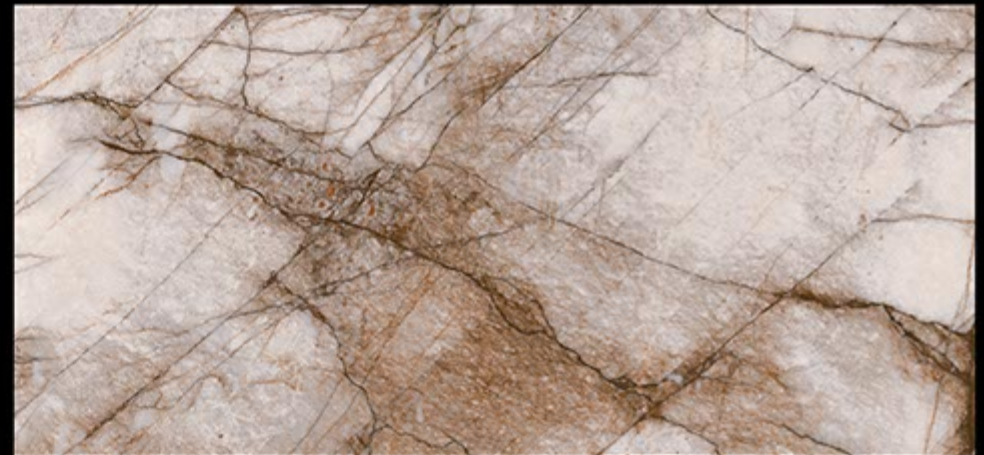

Polished Glaze Vitrified Tile

SAMRALDO
1200x600mm

Polished Glaze Vitrified Tile

SANTORINI
1200x600mm

Polished Glaze Vitrified Tile

SOFT BIANCO
1200x600mm

Polished Glaze Vitrified Tile

STATURIO