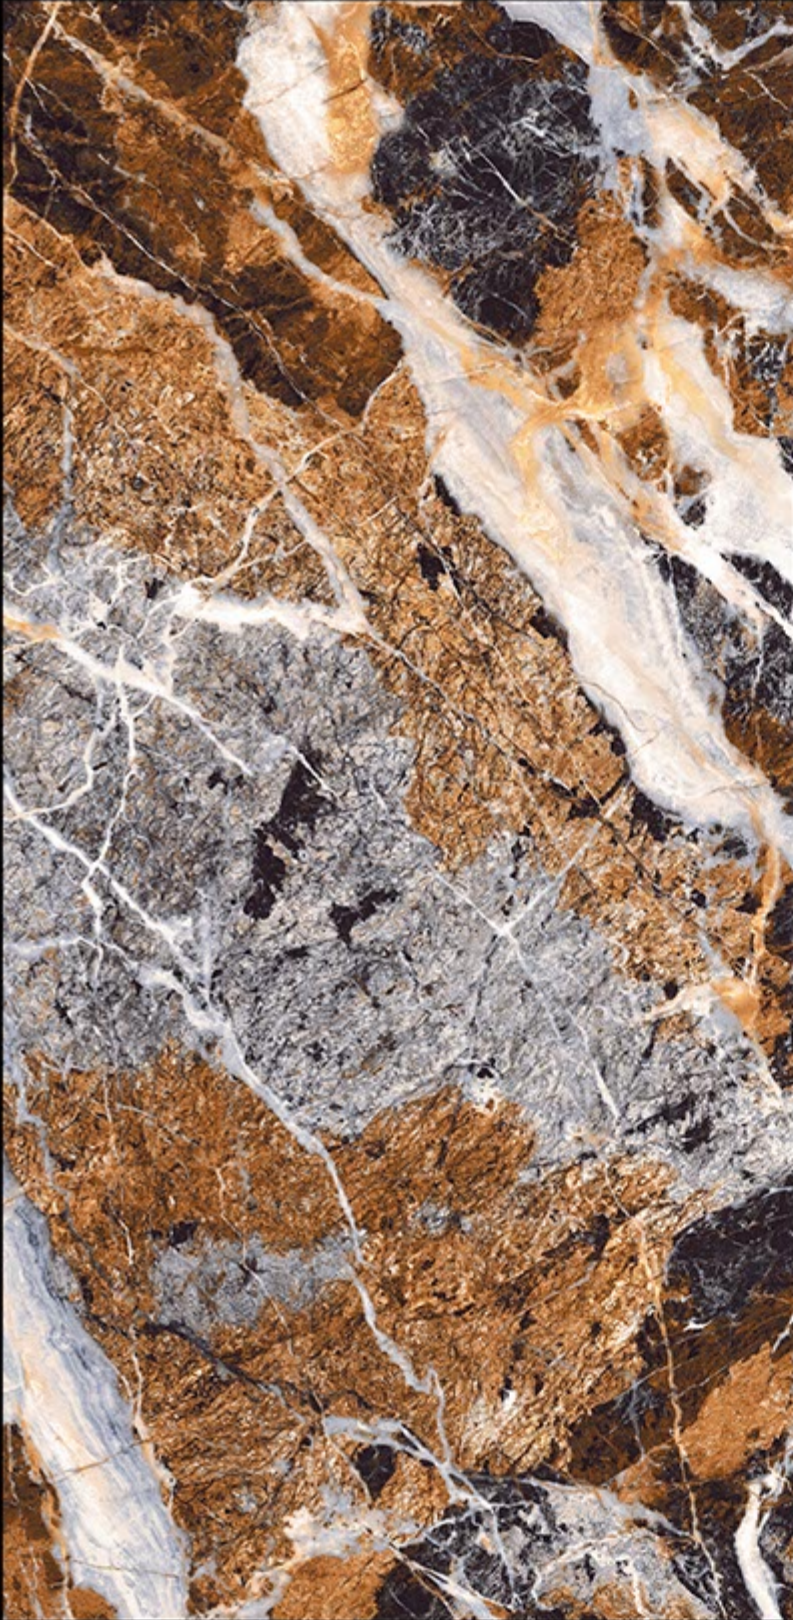

Polished Glaze Vitrified Tile