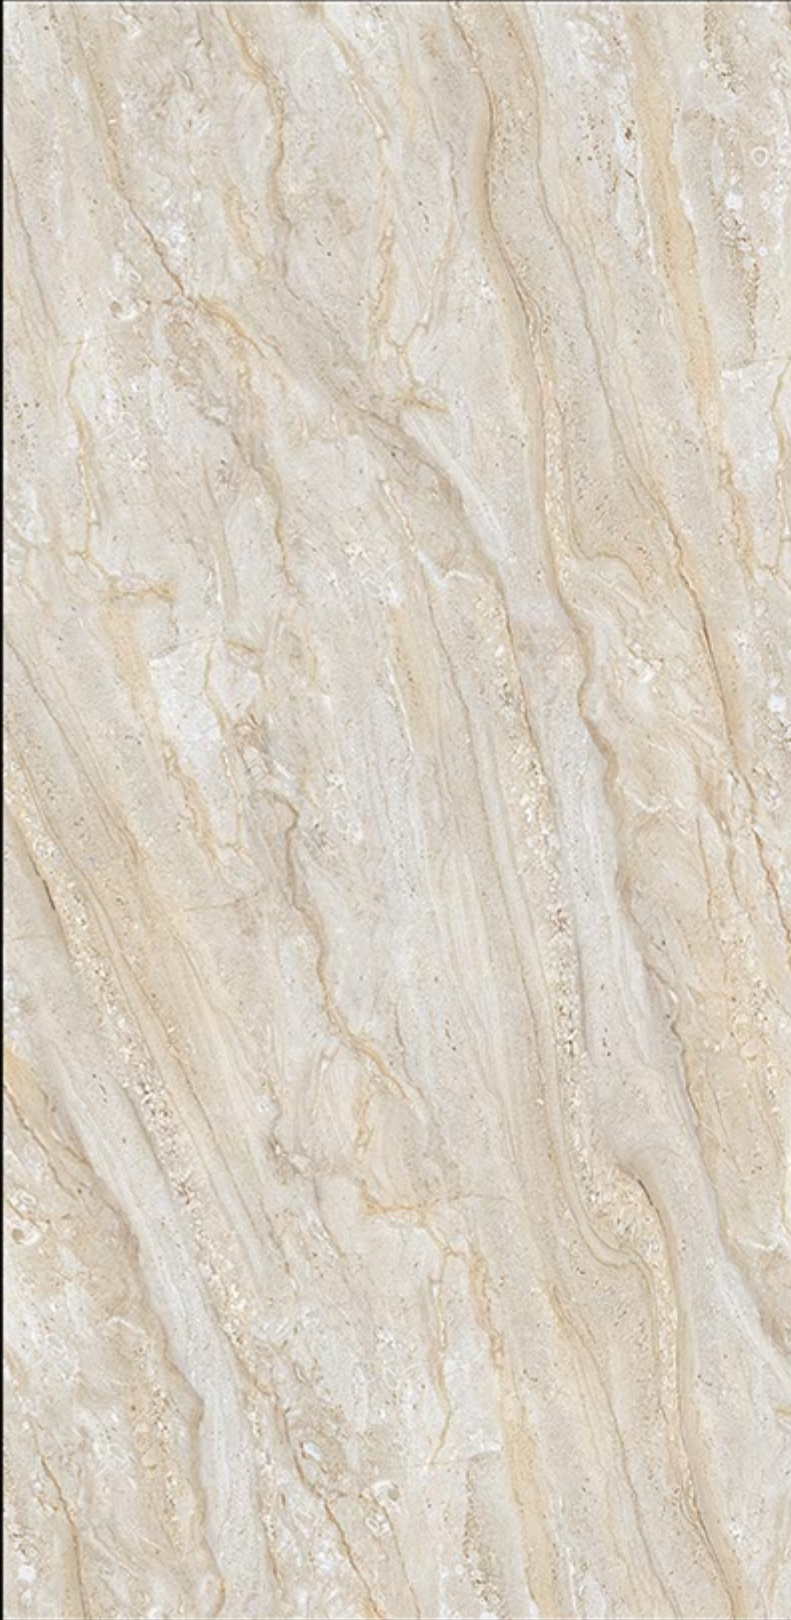

Polished Glaze Vitrified Tile