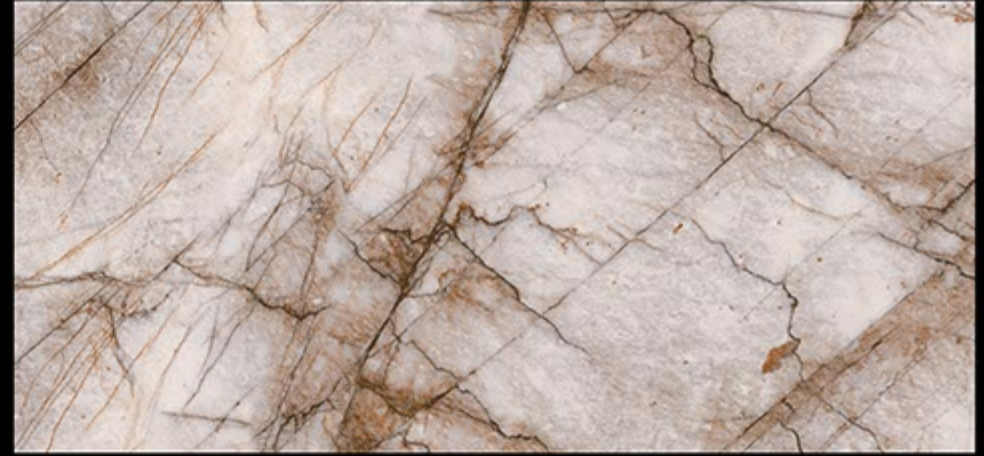

Polished Glaze Vitrified Tile

SAMRALDO
1200x600mm

Polished Glaze Vitrified Tile

SANTORINI
1200x600mm

Polished Glaze Vitrified Tile

SOFT BIANCO
1200x600mm

Polished Glaze Vitrified Tile

STATURIO