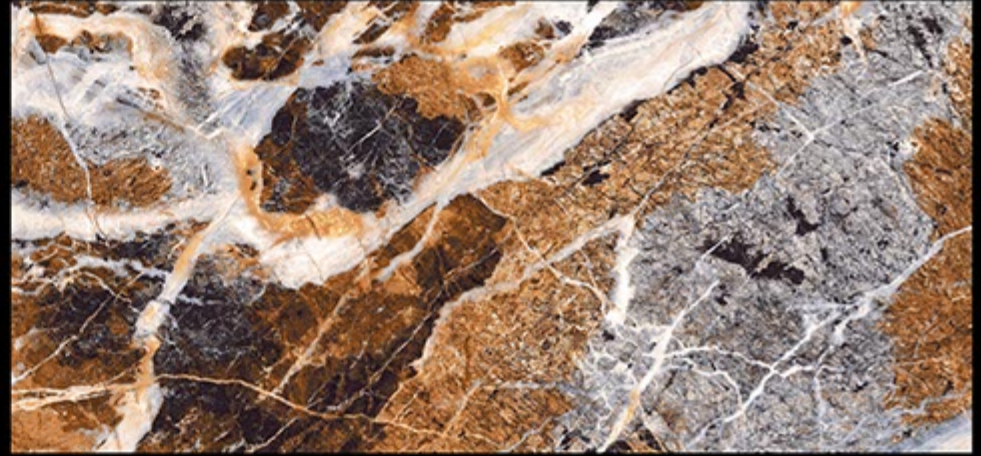

Polished Glaze Vitrified Tile