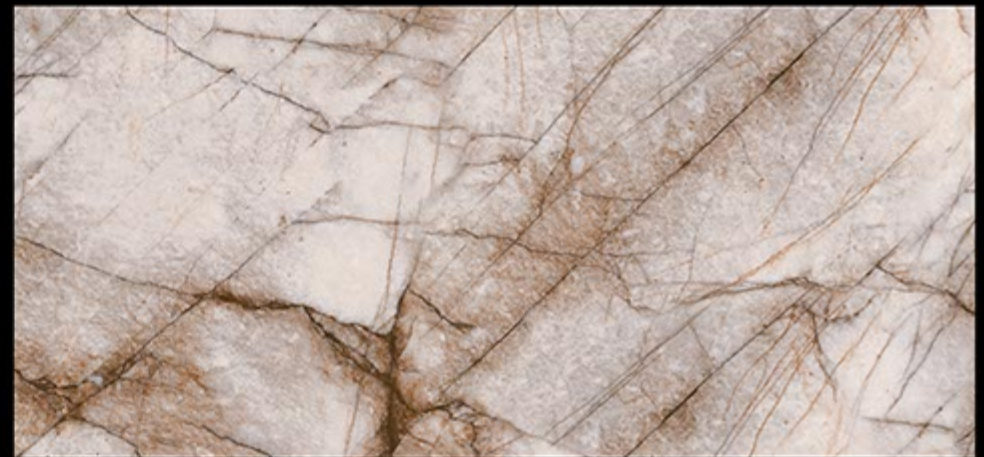

Polished Glaze Vitrified Tile

SAMRALDO
1200x600mm

Polished Glaze Vitrified Tile

SANTORINI
1200x600mm

Polished Glaze Vitrified Tile

SOFT BIANCO
1200x600mm

Polished Glaze Vitrified Tile

STATURIO