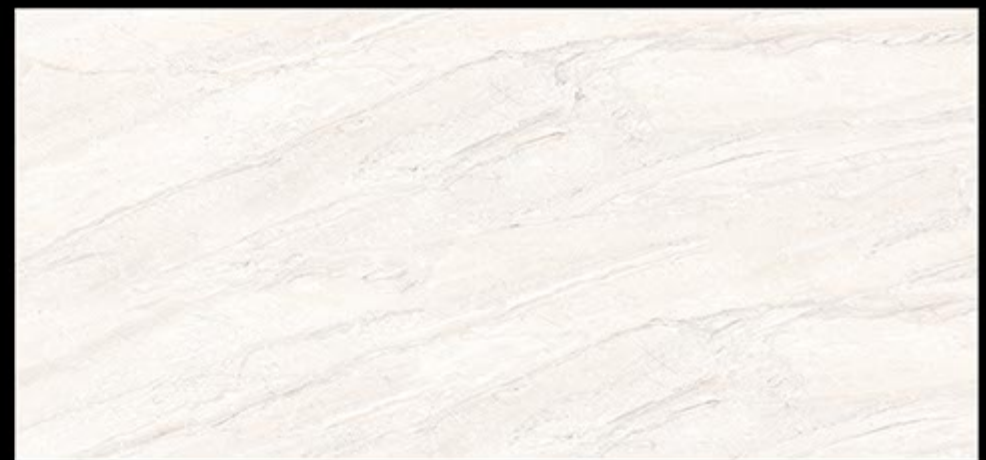

Polished Glaze Vitrified Tile

SAMRALDO
1200x600mm

Polished Glaze Vitrified Tile

SANTORINI
1200x600mm

Polished Glaze Vitrified Tile

SOFT BIANCO
1200x600mm

Polished Glaze Vitrified Tile

STATURIO