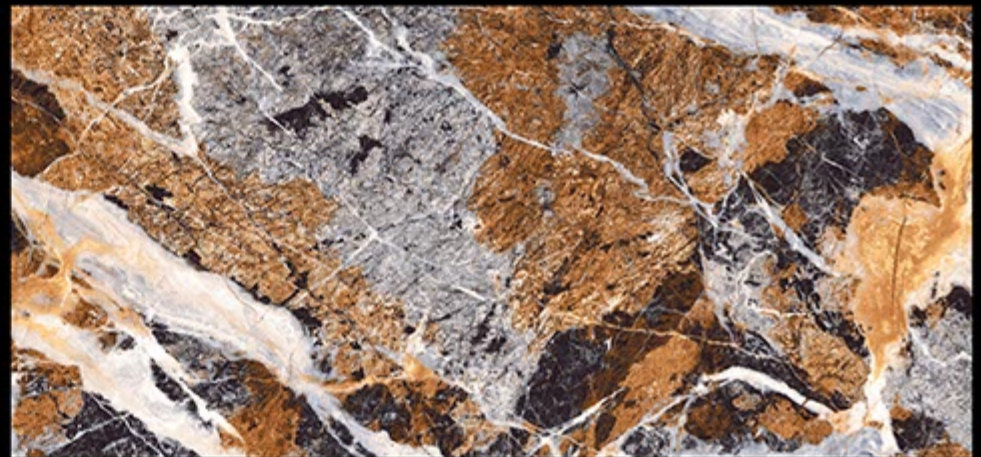

Polished Glaze Vitrified Tile