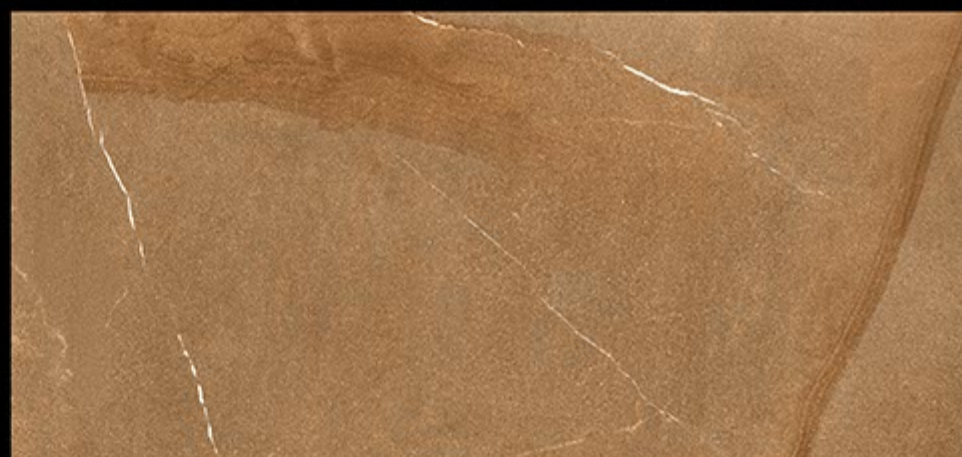

DUO BROWN
1200x600mm