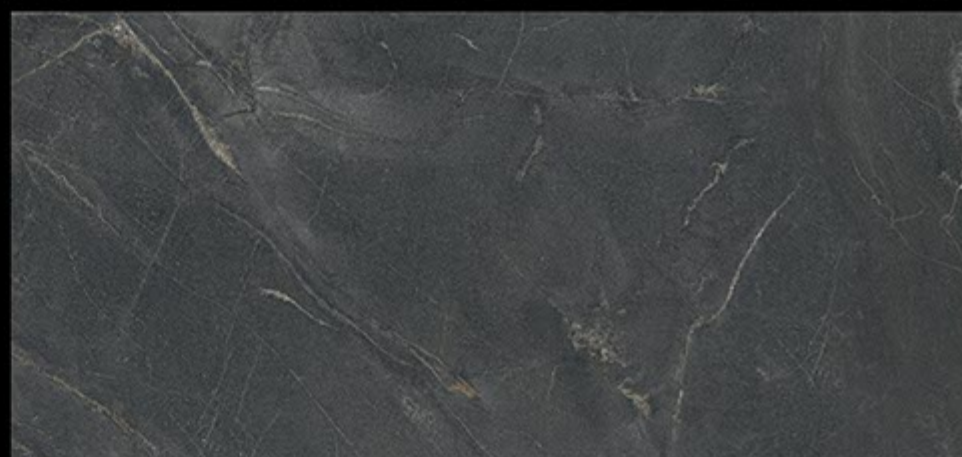

CORSICA GRAPHITE

1200x600mm