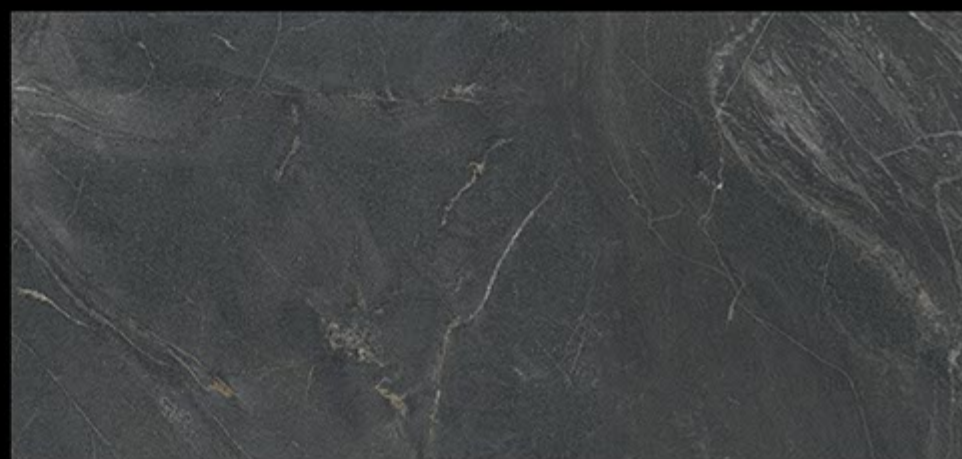

CORSICA GRAPHITE

1200x600mm