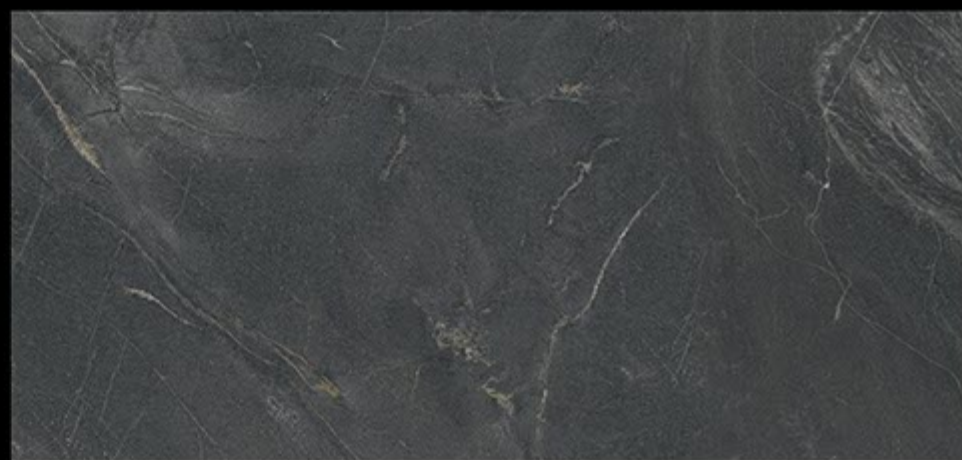

CORSICA GRAPHITE

1200x600mm