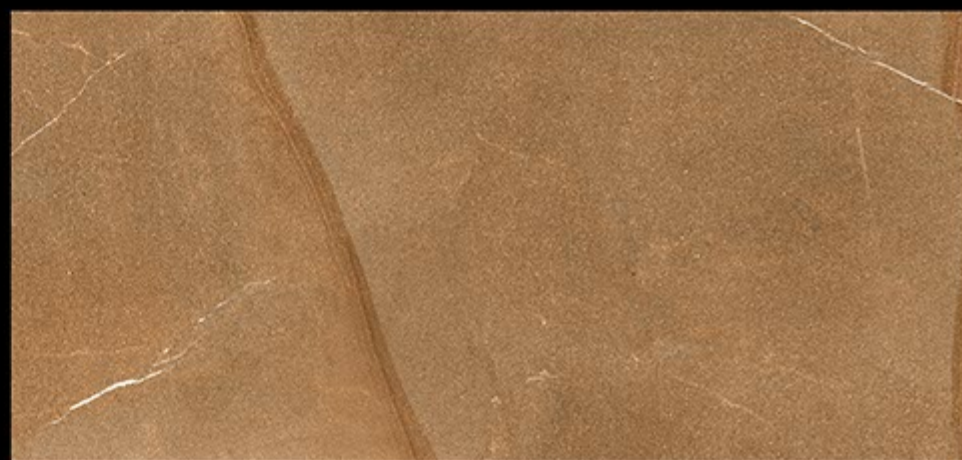

DUO BROWN
1200x600mm